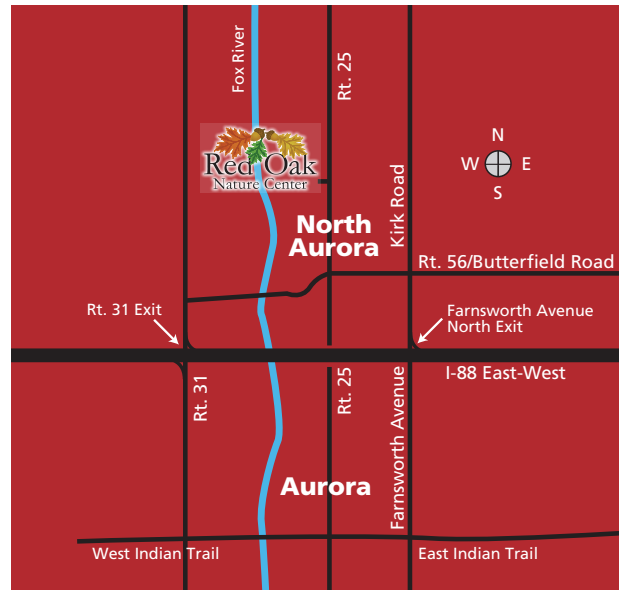

SCOUT PROGRAM FEES

- **1-hour programs** - $48 – Includes 6 scouts, additional scouts $8 each
- **1.5-hour programs** - $60 – Includes 6 scouts, additional scouts $10 each
- **2-hour programs** - $90 – Includes 6 scouts, additional scouts $15 each

Two leaders are free and required with each program!

Programs are available during business hours or by special arrangement to groups of 8 to 20 Scouts. Payment is due 48 hours after booking or reservation will be canceled. Minimum of two weeks needed for booking a program. Chaperones are not required if the leaders are in attendance. To schedule programs, contact roprograms@fvpd.net.

AMERICAN HERITAGE GIRLS

Programs for American Heritage Girls are available upon request. Contact roprograms@fvpd.net.

ROOM & SHELTER RENTALS

Rooms and park shelters are available for rent for meetings and more. Contact roprograms@fvpd.net.

DON'T SEE WHAT YOU NEED?

ASK US! ROPROGRAMS@FVPD.NET

930 N. RIVER ST., NORTH AURORA 60542
630-897-1808 • ROprograms@fvpd.net

On Route 25, one mile north of Route 56

For groups of 10 or more, there is a required $1 fee per person. All groups must register before coming to Red Oak.

HOURS

For information on facility hours, visit wherfunbegins.org
Trails open sunrise to one hour past sunset.

FOXVALLEYPARKDISTRICT.ORG